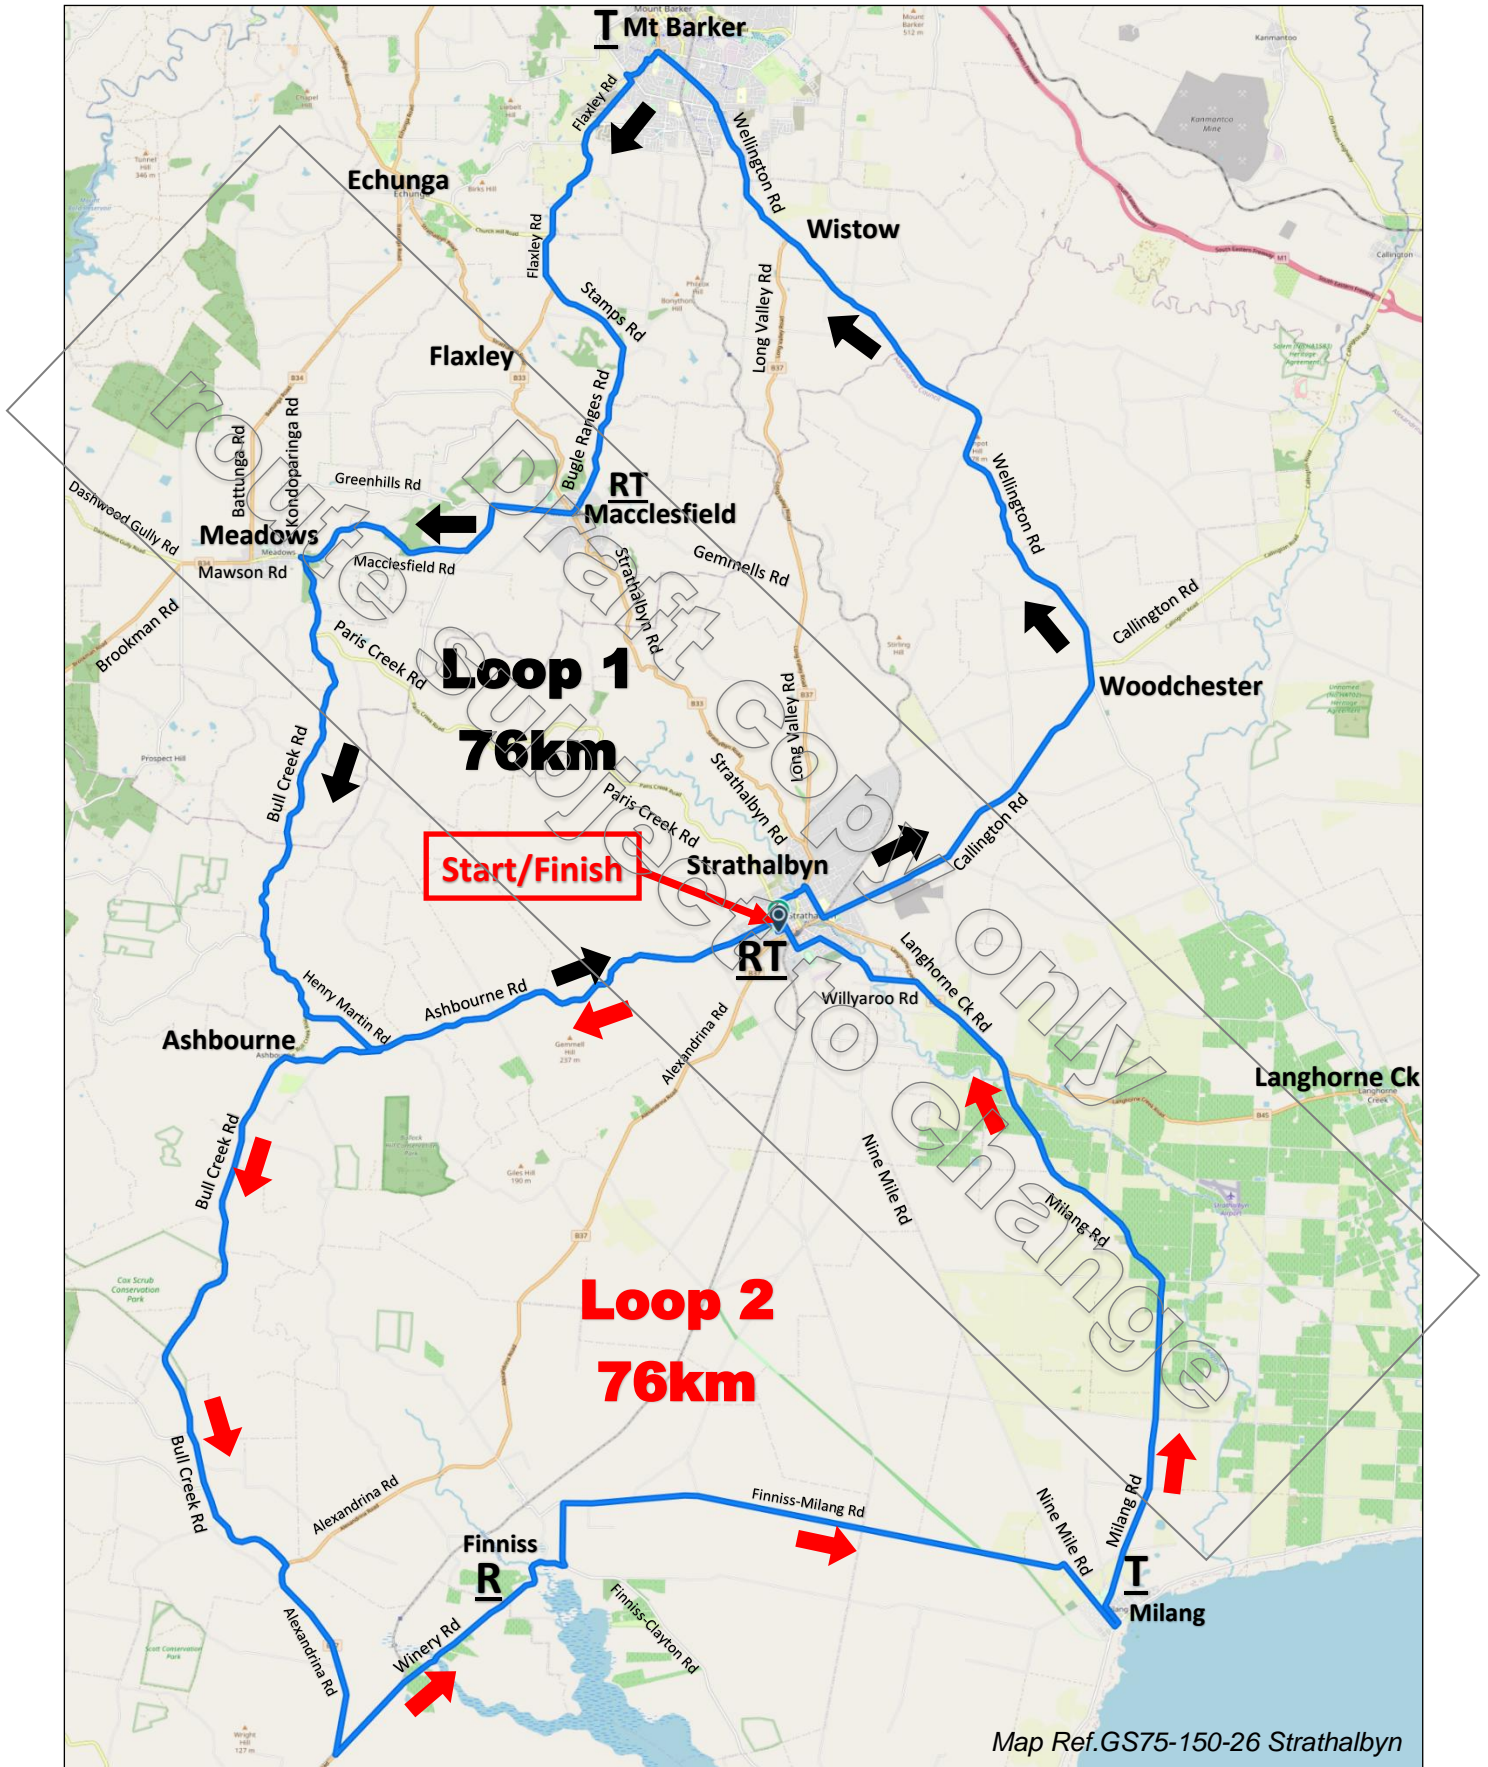

# Grand/Mini Slam Challenge Ride Event 4 – 75km/150km

Sunday 23 August 2026 at 8:00 am Start/Finish: Strathalbyn Show Hall

[View Loop 1 on ridewithgps](#)

[View Loop 2 on ridewithgps](#)

ROOF RACKS  
**GALORE**

**BIKE SA**