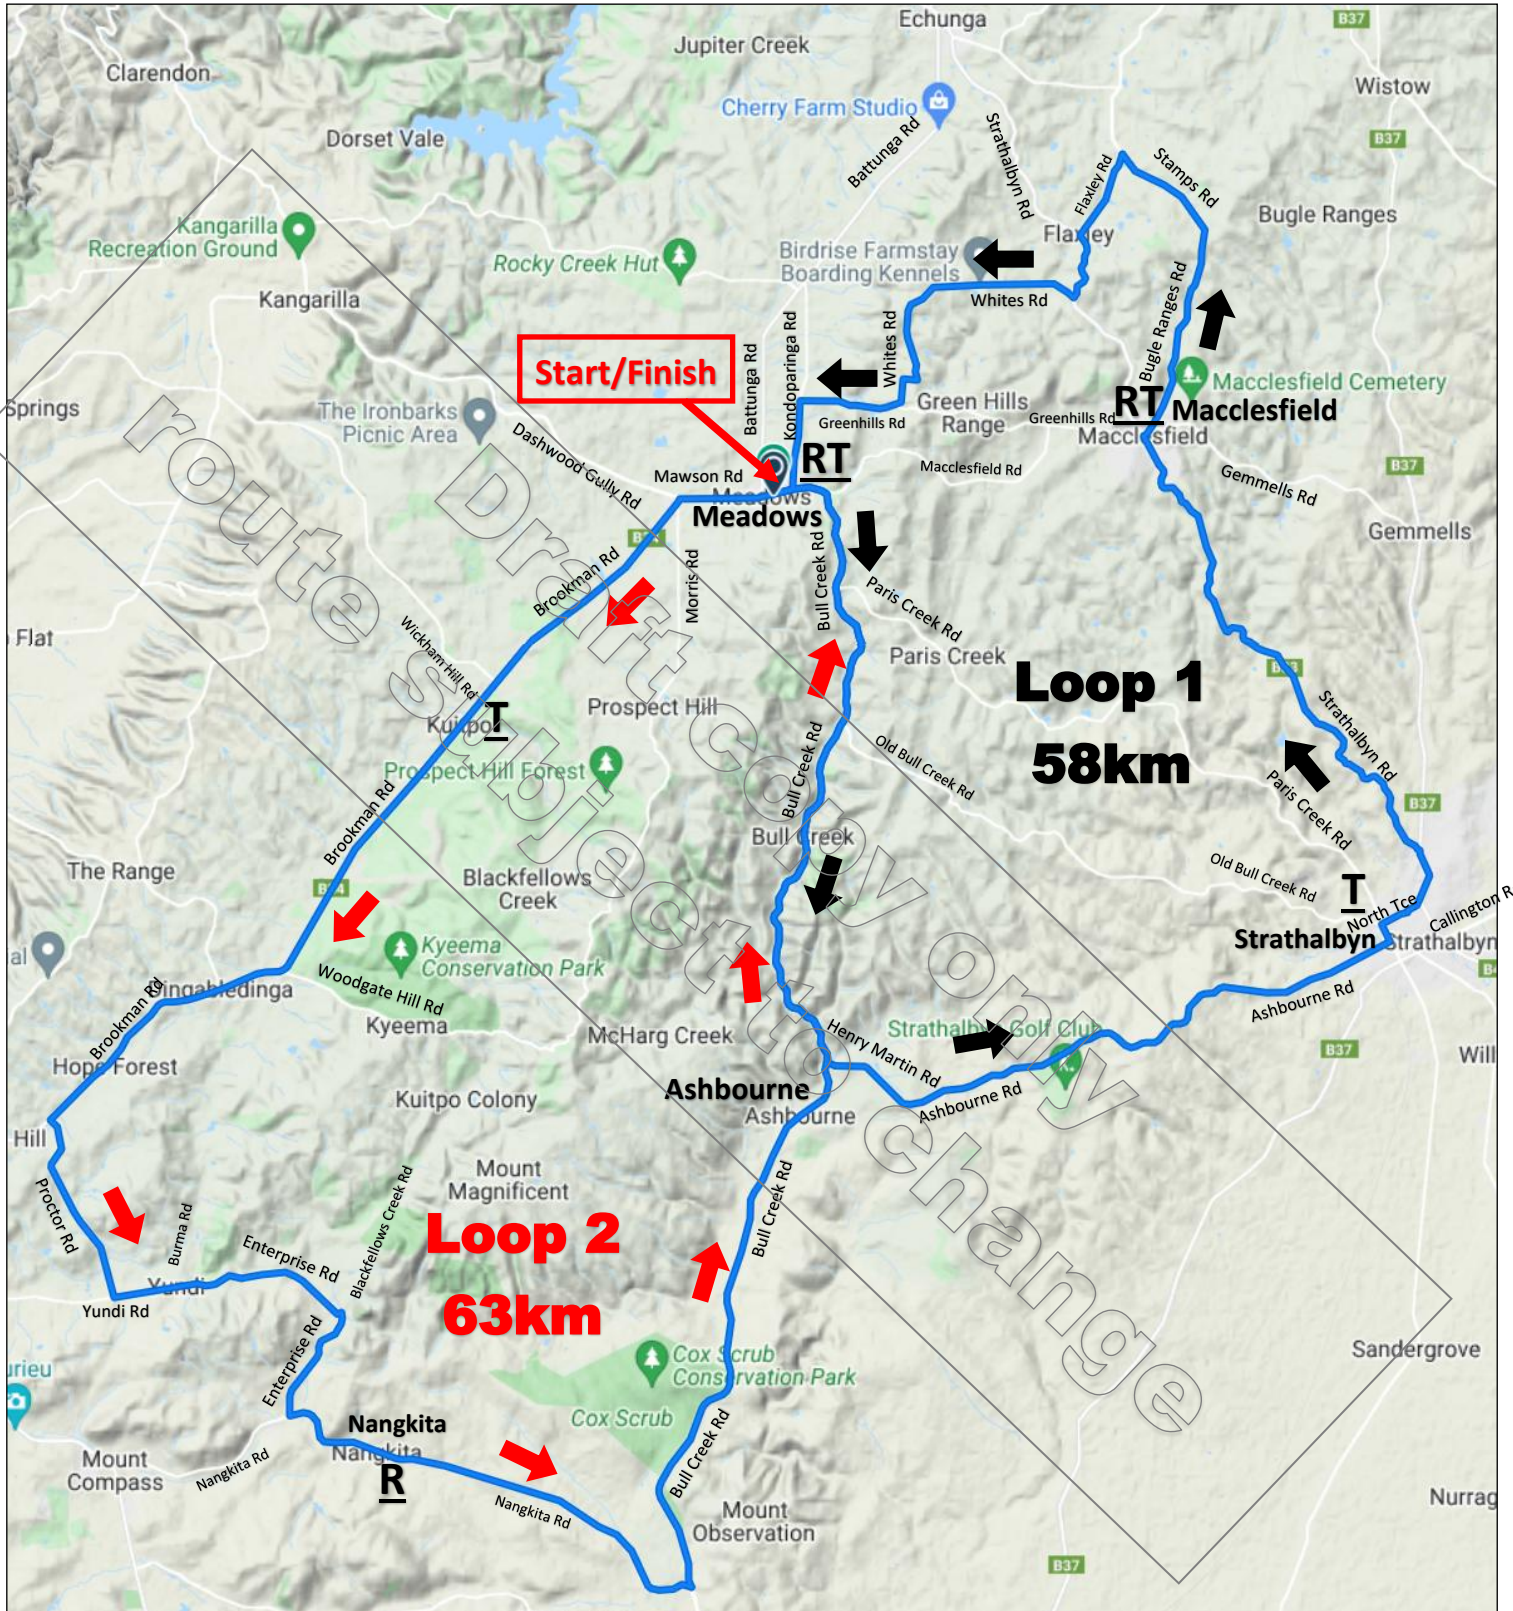

# Grand/Mini Slam Challenge Ride Event 3 – 60km/120km

Sunday 31 May 2026 at 8:00 am Start/Finish: Meadows Memorial Hall

**A** andersons

ROOF RACKS  
**GALORE**

**HAMMER**  
NUTRITION  
ENDURANCE FUELS

Adelaide  
Superb  
Chauffeurs 