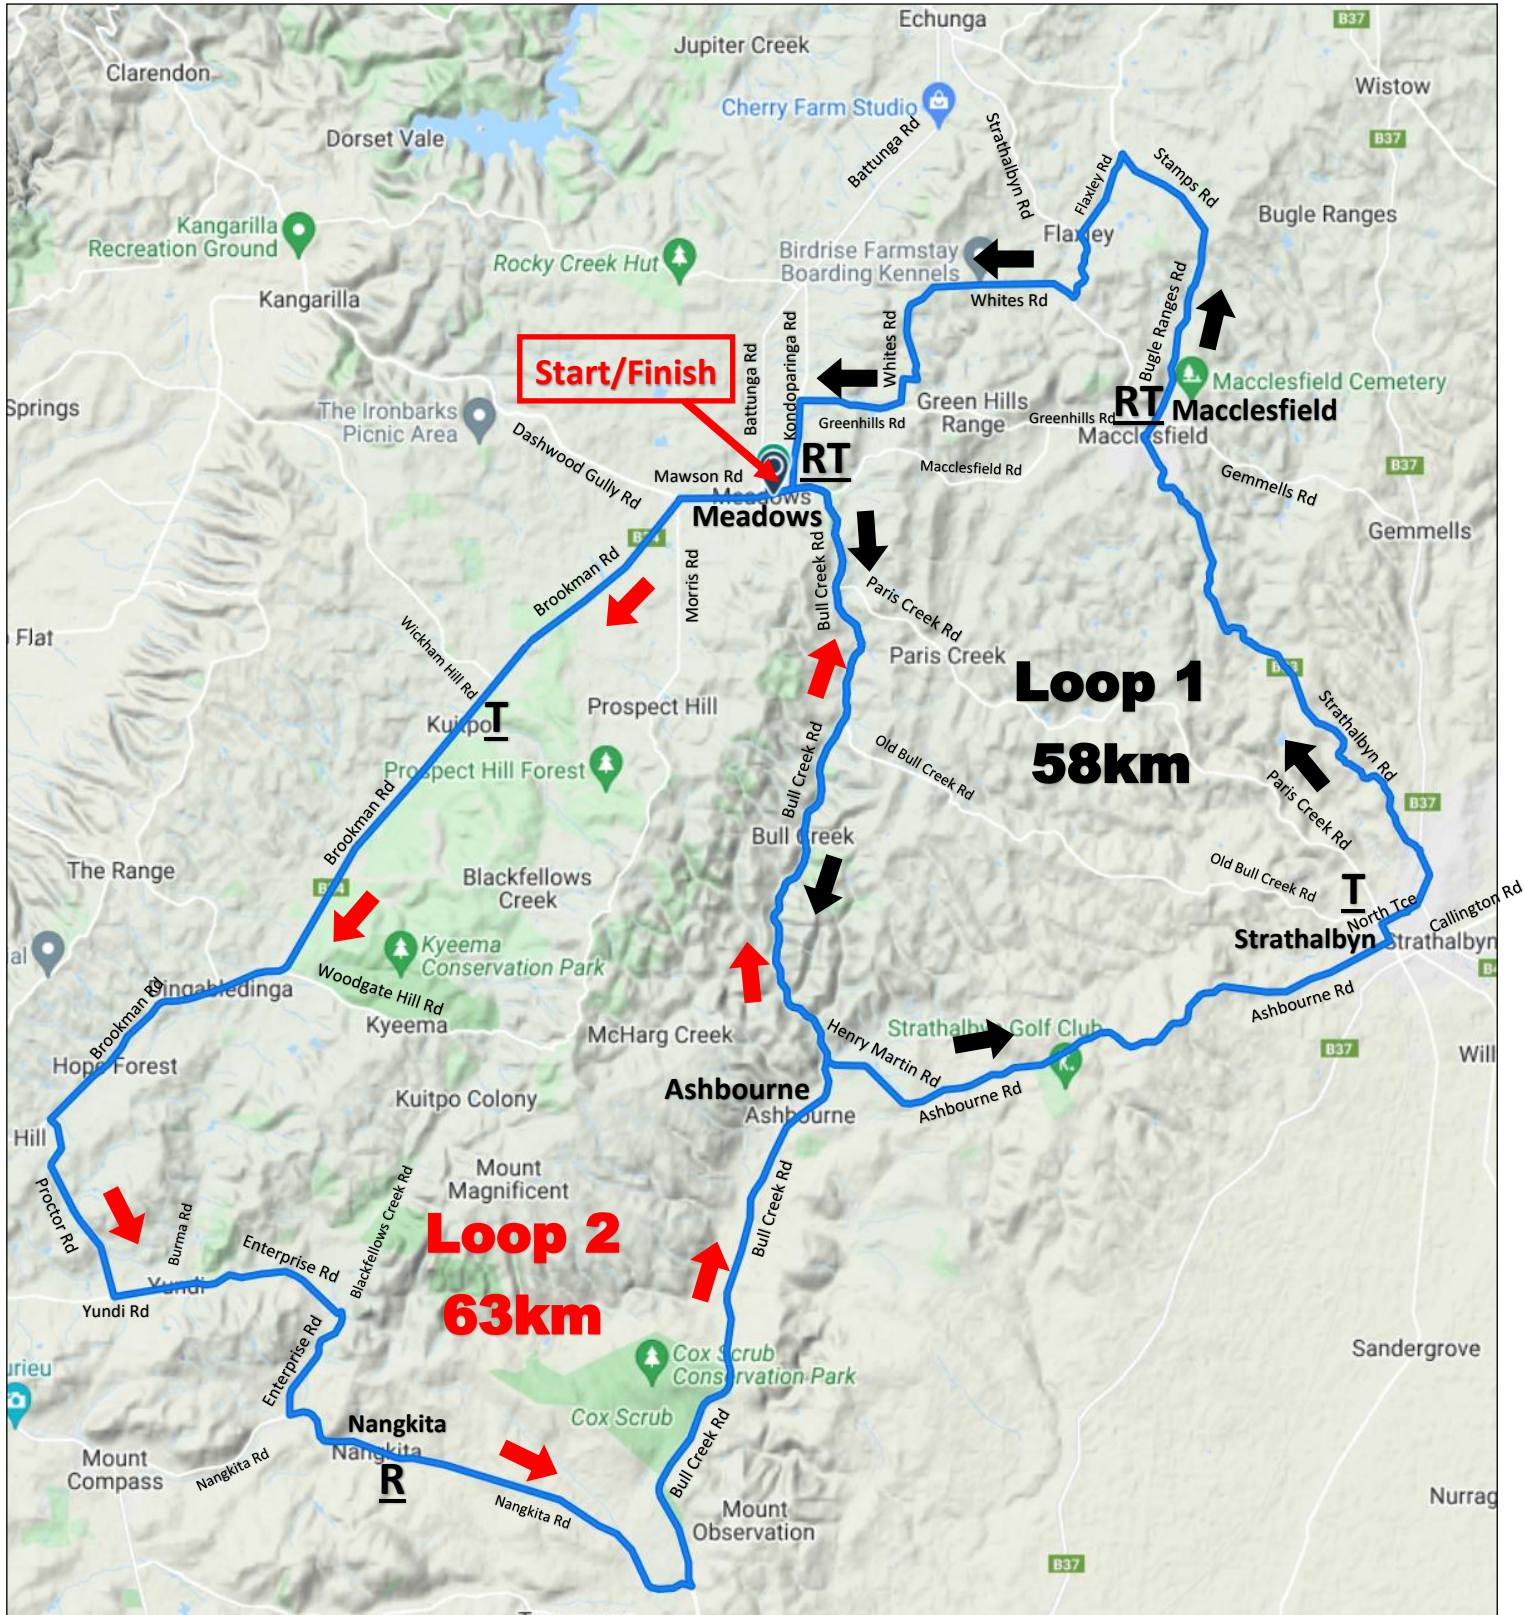

Grand/Mini Slam Challenge Ride Event 3 – 60km/120km

Sunday 31 May 2026 at 8:00 am Start/Finish: Meadows Memorial Hall

[View Loop 1 on ridewithgps](#)

[View Loop 2 on ridewithgps](#)

A andersons

ROOF RACKS
GALORE